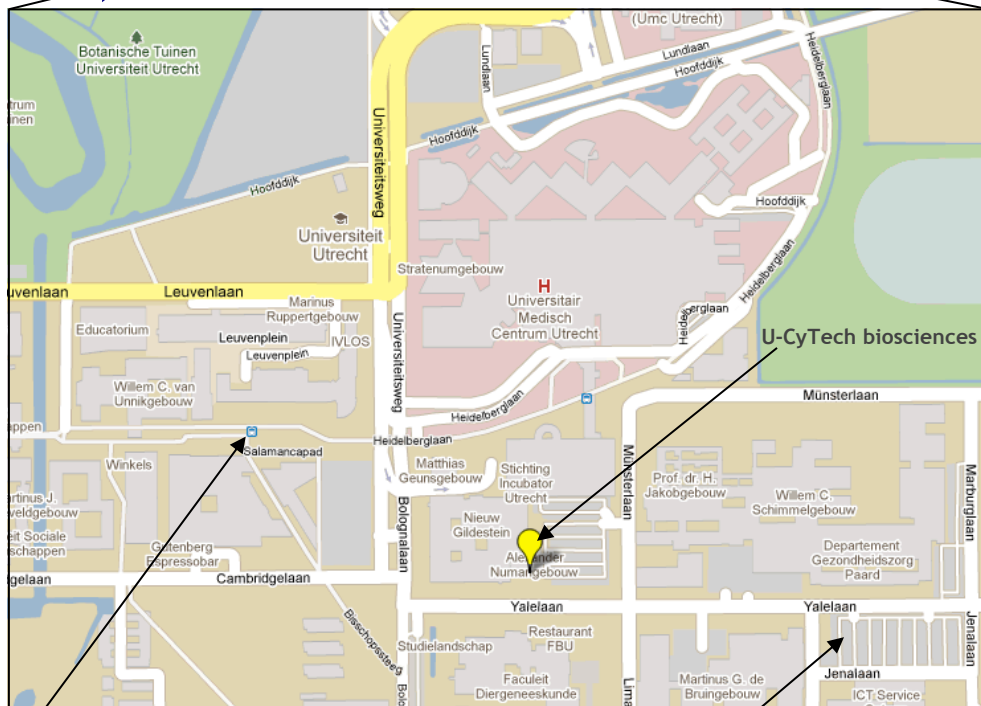

Directions to U-CyTech biosciences

U-CyTech biosciences is located at the Utrecht Science Park, The Netherlands. Our company is situated in the Alexander Numan building.

Our visiting address:
 U-CyTech biosciences
 (Alexander Numan gebouw)
 Yalelaan 48
 3584 CM Utrecht
 The Netherlands

Map of Utrecht Science Park, Utrecht, The Netherlands:

Bus stop 'Heidelberglaan'

The best way to travel from Schiphol Airport to Utrecht is by train. There is a direct train connection between the airport and Utrecht Central Station, which only takes 30-45 minutes. From Utrecht Central Station you can either take a bus (number 12 or 28) or a taxi.

Parking facilities near the Alexander Numan building

The Utrecht Science Park is also easily accessible by car. Via the A28 you will enter the Utrecht Science Park from the north via the 'Universiteitsweg' (University Road). On the campus, follow the directions of 'Diergeneeskunde' located also on the 'Yalelaan'. The recommended parking facility is located at the 'Jenalaan'.