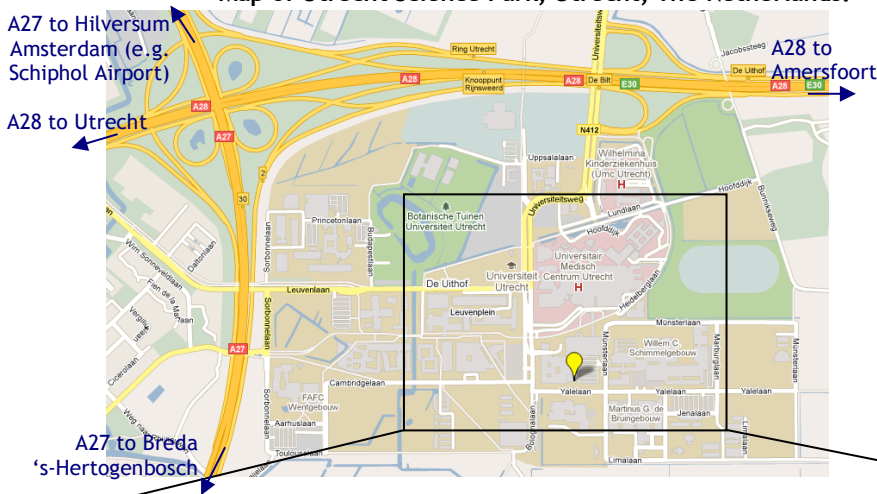

Directions to U-CyTech biosciences

U-CyTech biosciences is located at the Utrecht Science Park, The Netherlands. Our company is situated in the Alexander Numan building.

Our visiting address:
 U-CyTech biosciences
 (Alexander Numan gebouw)
 Yalelaan 48
 3584 CM Utrecht
 The Netherlands

Map of Utrecht Science Park, Utrecht, The Netherlands:

Bus stop 'Heidelberglaan'

The best way to travel from Schiphol Airport to Utrecht is by train. There is a direct train connection between the airport and Utrecht Central Station, which only takes 30-45 minutes. From Utrecht Central Station you can either take a bus (number 12 or 28) or a taxi.

Parking facilities near the Alexander Numan building

The Utrecht Science Park is also easily accessible by car. Via the A28 you will enter the Utrecht Science Park from the north via the 'Universiteitsweg' (University Road). On the campus, follow the directions of 'Diergeneeskunde' located also on the 'Yalelaan'. The recommended parking facility is located at the 'Jenalaan'.